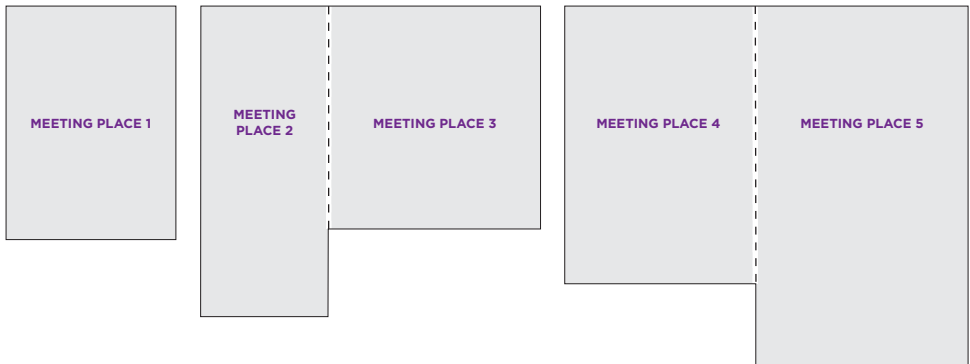

### EXPLORE

- National Mall
- US Capitol Building
- Smithsonian National Air & Space Museum
- Newseum
- National's Park

NOW OVER 200 *hotel locations AND COUNTING*, SO YOU'LL NEVER HAVE  
TO SETTLE FOR ANY PLACE LESS THAN HYATT PLACE

# THE *perfect* MEETING NEEDS THE *perfect* PLACE

## ROOM DIMENSIONS & CAPACITIES

ROOM NAME	ROOM DIMENSIONS L X W X H / METERS	SQUARE FEET METERS	BANQUET	CONFERENCE	CRESCENT	CLASSROOM	THEATER	U-SHAPE
MEETING PLACE 1	22' X 16' X 10' 6.7M X 4.9M X 3M	373 113.7	31	10	22	16	41	11
MEETING PLACE 2	34' X 12' X 10' 10.4M X 3.7M X 3M	303 92.4	25	8	18	14	34	9
MEETING PLACE 3	21' X 20' X 10' 6.4M X 6M X 3M	521 158.8	43	14	30	24	58	15
MEETING PLACE 4	23' X 18' X 10' 7M X 5.5M X 3M	428 130.5	36	12	25	20	50	12
MEETING PLACE 5	34' X 20' X 10' 10.4M X 6M X 3M	542 165.2	45	15	32	26	62	16
MEETING PLACE 2 & 3	34' X 20' X 10' 10.4M X 6M X 3M	824 251.2	70	20	48	34	92	24
MEETING PLACE 4 & 5	47' X 18' X 10' 14.3M X 5.5M X 3M	970 295.7	80	23	56	40	110	28